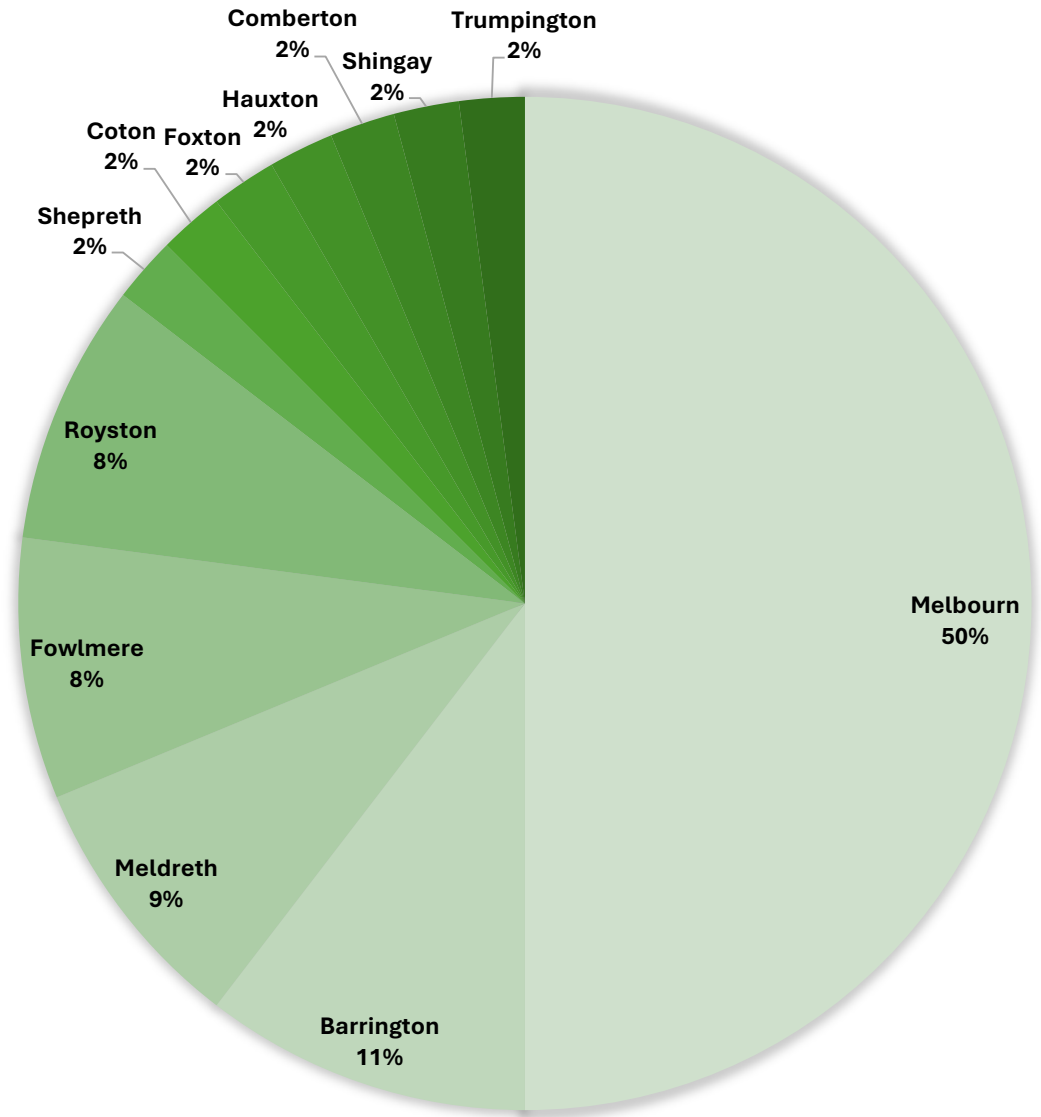

Connections Bus Numbers by location - Sep - Nov 25

Numbers Sep – Nov 2025

Melbourn	24
Barrington	5
Meldreth	4
Fowlmere	4
Royston	4
Shepreth	1
Coton	1
Foxton	1
Hauxton	1
Comberton	1
Shingay	1
Trumpington	1