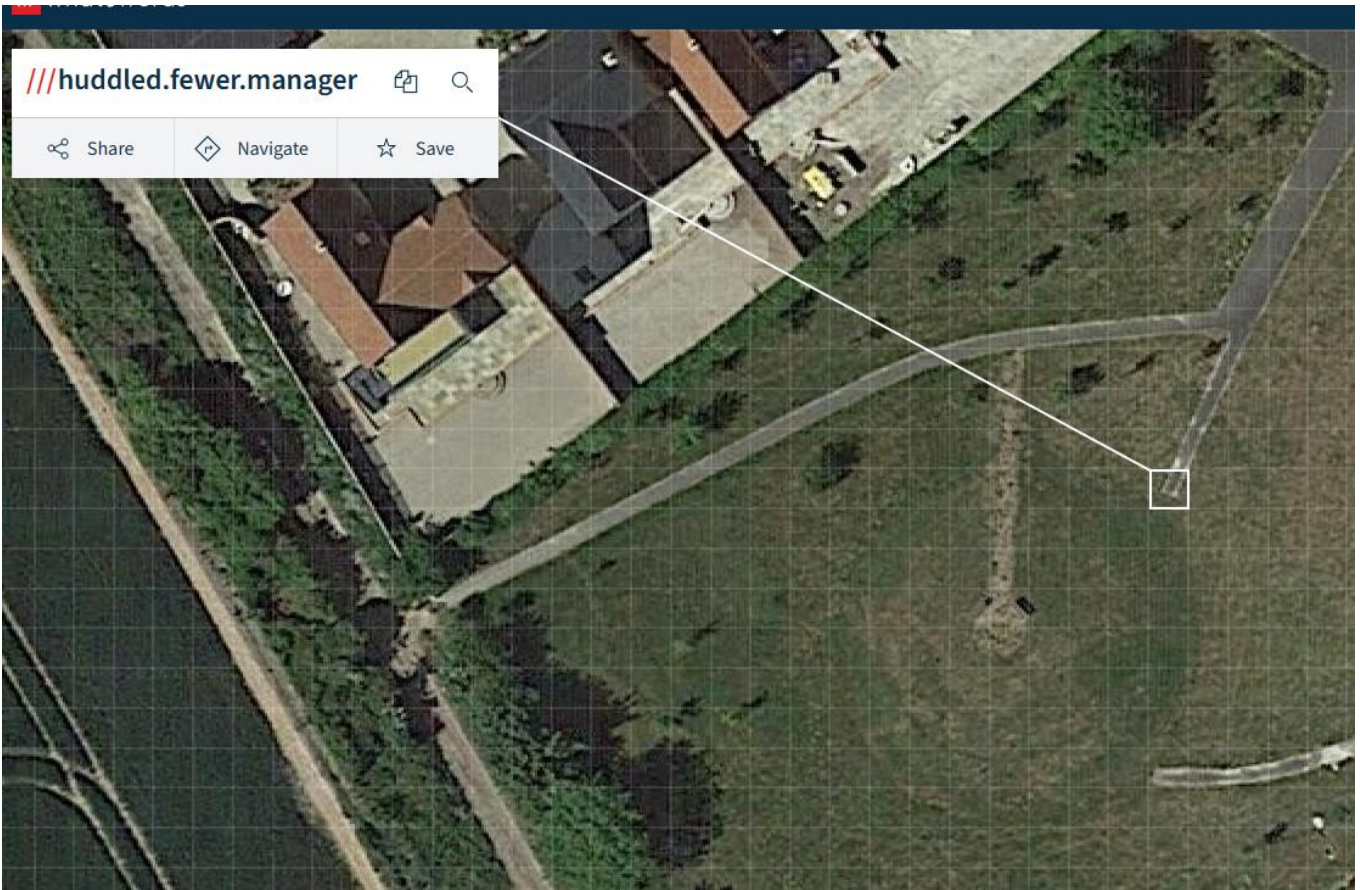

Saxon Memorial Stone Location

Cllr Barnes has suggested that we site the stone at the end of the pathway leading up to the mound, rather than on the existing plinth. Please can Cllrs decide on a final location, as the stone is ready to be installed.

///lakeside.dash.steepest

Share

Navigate

Save