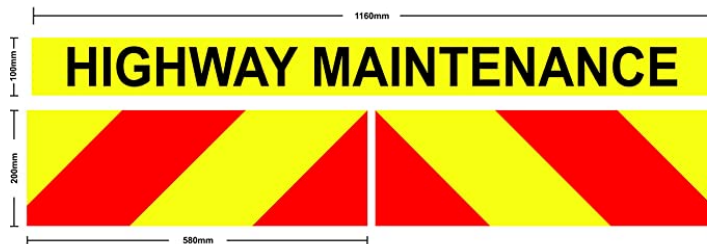

KIT TYPE

Magnetic

OPTIONAL TEXT

Highway Maintenance Text Built-in (£0.00)

£138.00 + VAT

1

[Highway Maintenance Chevron Kit - Chapter 8 Compliant - Magnetic Universal Vehicle Set - Prismatic Grade Reflective & Fluorescent Day Glow Vinyl - Overall Size 1180x300mm : Amazon.co.uk: Automotive](#) (£44.70)