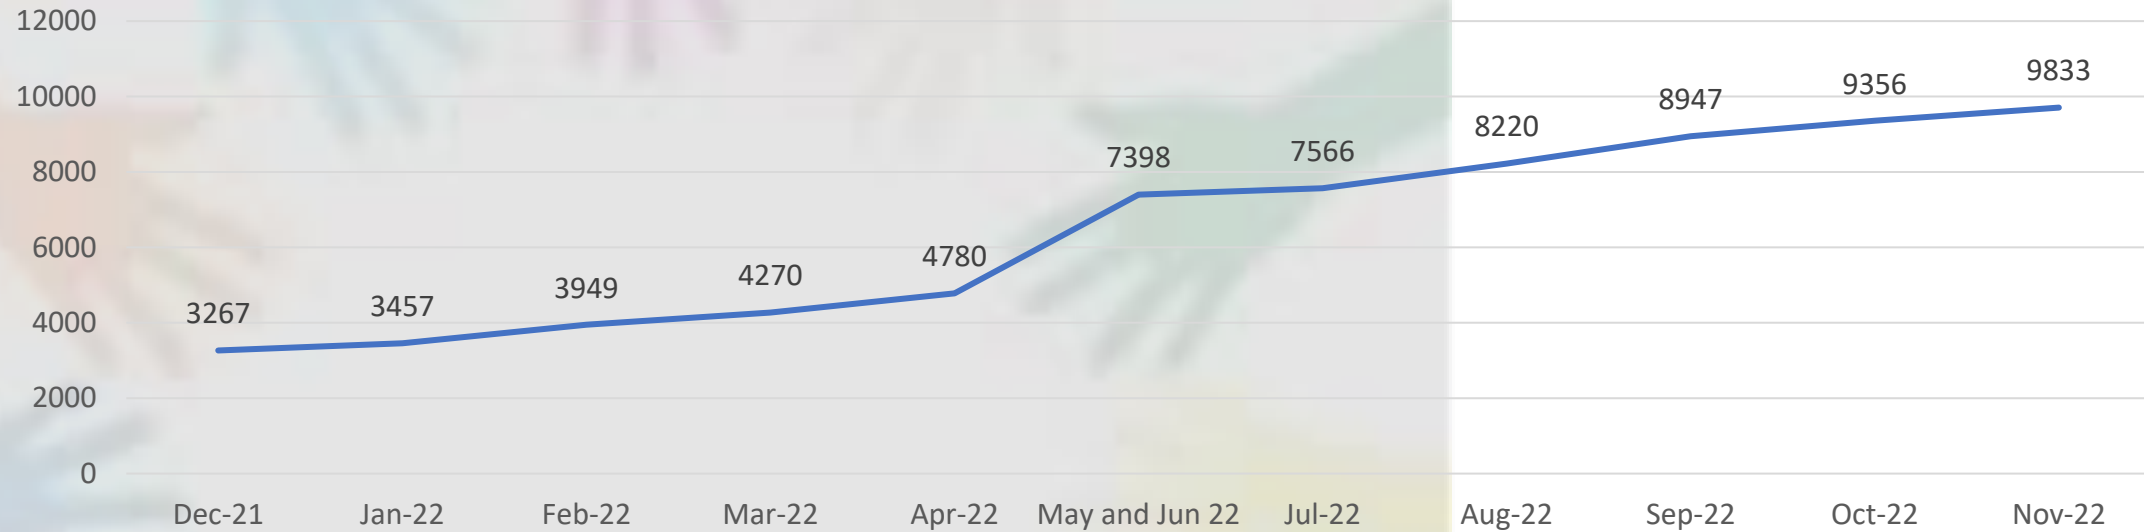

Seed produce group

Membership growth data: to 23/11/22

	Oct	Nov	Conversion	Pipeline
Individual Members	109	111	2	9
Organisational Members	17	18	1	1

Social Media Engagement Statistics: Facebook

Maximum Reach	Followers	Post Engagement
600	444	250
17	18	1

Total Hours Exchanged To Date

AOB

MACS (Melbourn Action Community Support) to open FOOD BANK at Vicarage Close Community room
1st December 2022 and WARM HUB 8th December

Expenditure to be approved

None this month