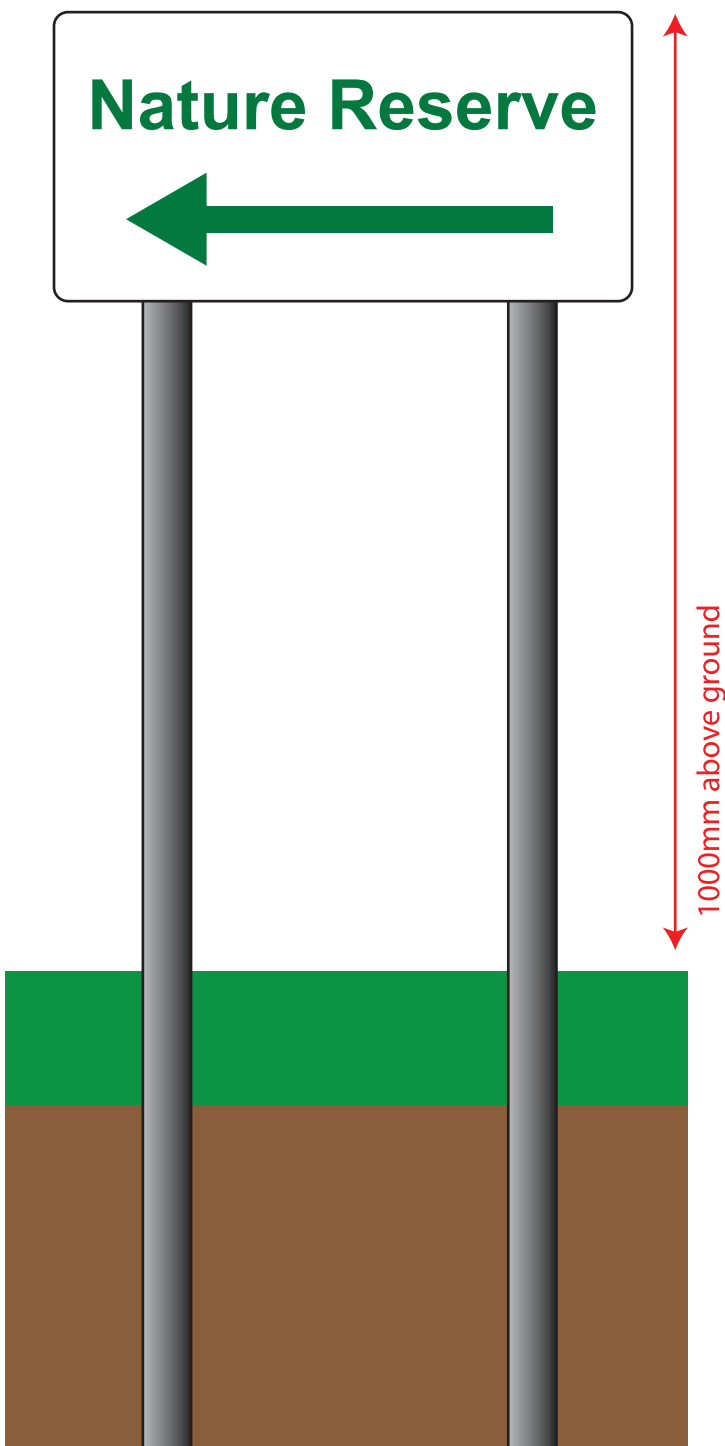

210829 - Visual

x1 Post mounted sign

Material: Arlon Self Adhesive vinyl - airflow / 3mm rigid composite board / Grey Powder Coat Sign Posts

Sign Size: 600mm wide x 300mm high with rad corners

Finish: Graphics printed to face with gloss laminate seal

C/w: x2 - 50mm wide x 1500mm high Sign posts / x1 500mm wide channeling with post caps / base plates & fixings

Front of sign

Rear of sign