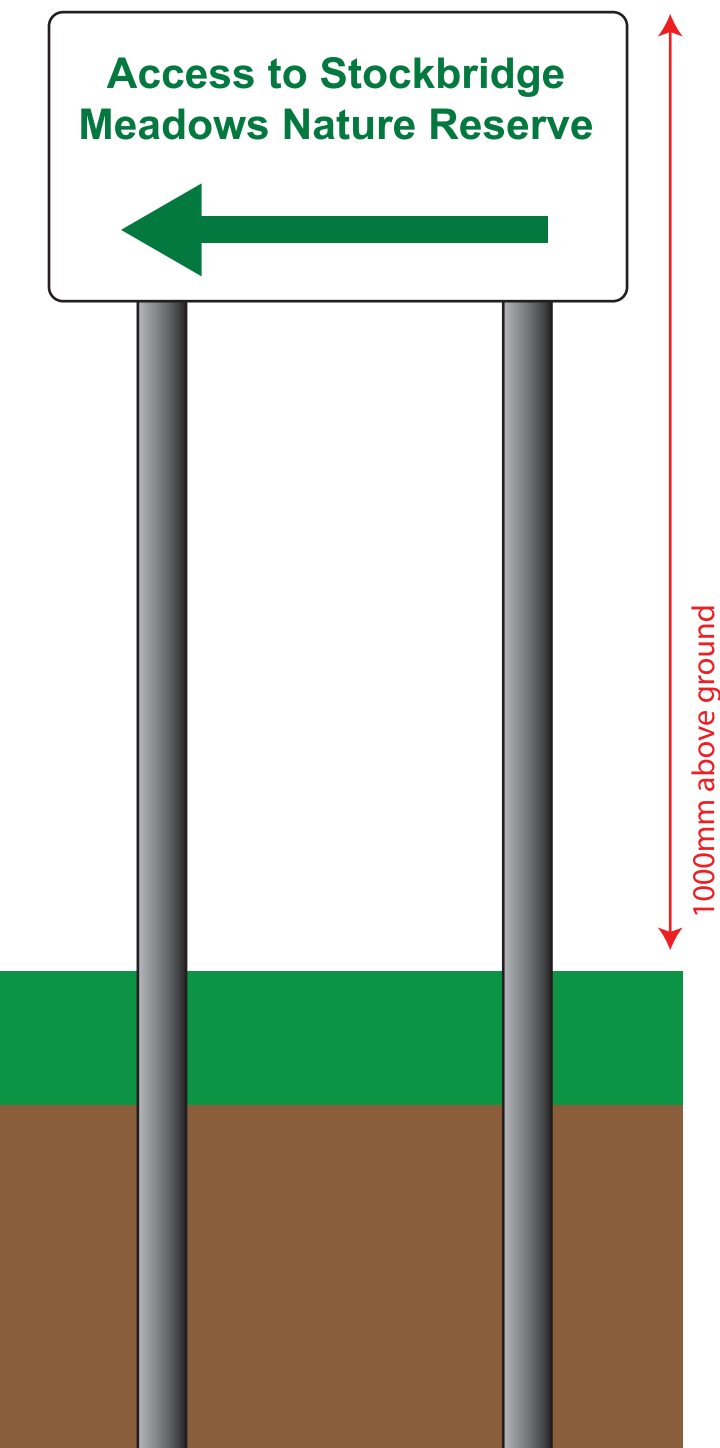

210829 - Visual

x1 Post mounted sign

Material: Arlon Self Adhesive vinyl - airflow / 3mm rigid composite board / Grey Powder Coat Sign Posts

Sign Size: 600mm wide x 300mm high with rad corners

Finish: Graphics printed to face with gloss laminate seal

C/w: x2 - 50mm wide x 1500mm high Sign posts / x1 500mm wide channeling with post caps / base plates & fixings

Front of sign

Rear of sign