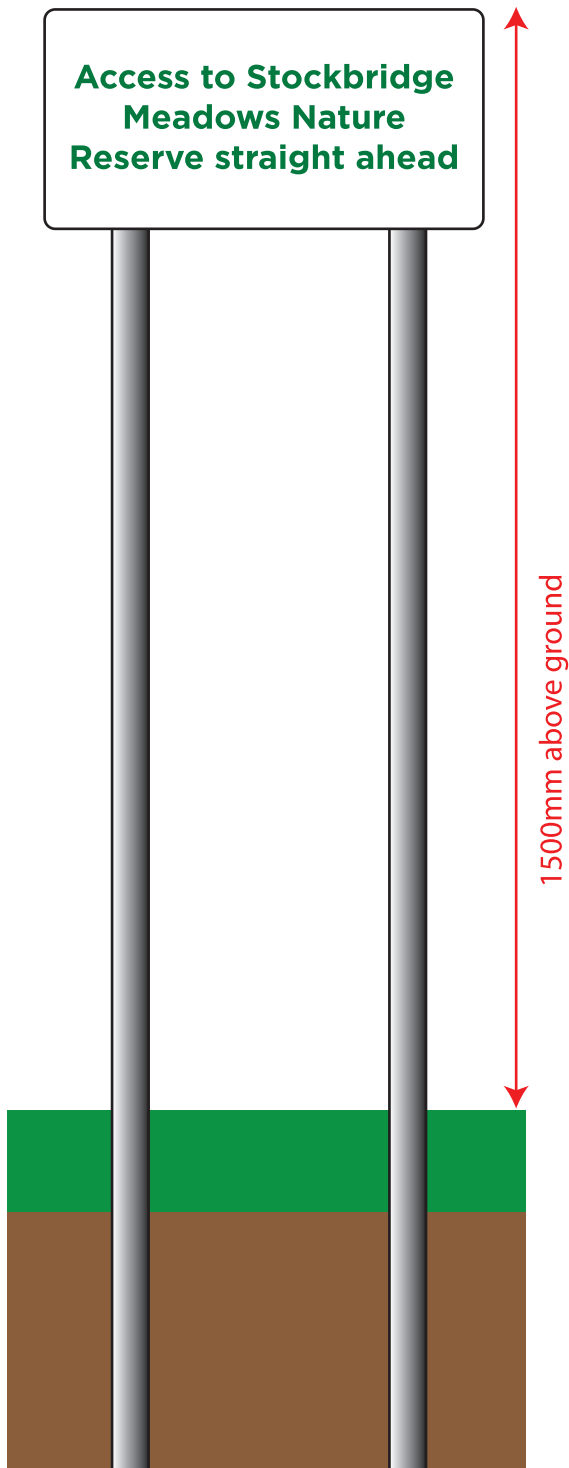

210829 - Visual

x1 Post mounted sign

Material: Arlon Self Adhesive vinyl - airflow / 3mm rigid composite board / Silver Anodised Sign Posts

Sign Size: 600mm wide x 300mm high with rad corners

Finish: Graphics printed to face with gloss laminate seal

C/w: x2 - 50mm wide x 2000mm high Sign posts / x1 500mm wide channeling with post caps / base plates & fixings

Front of sign

Rear of sign