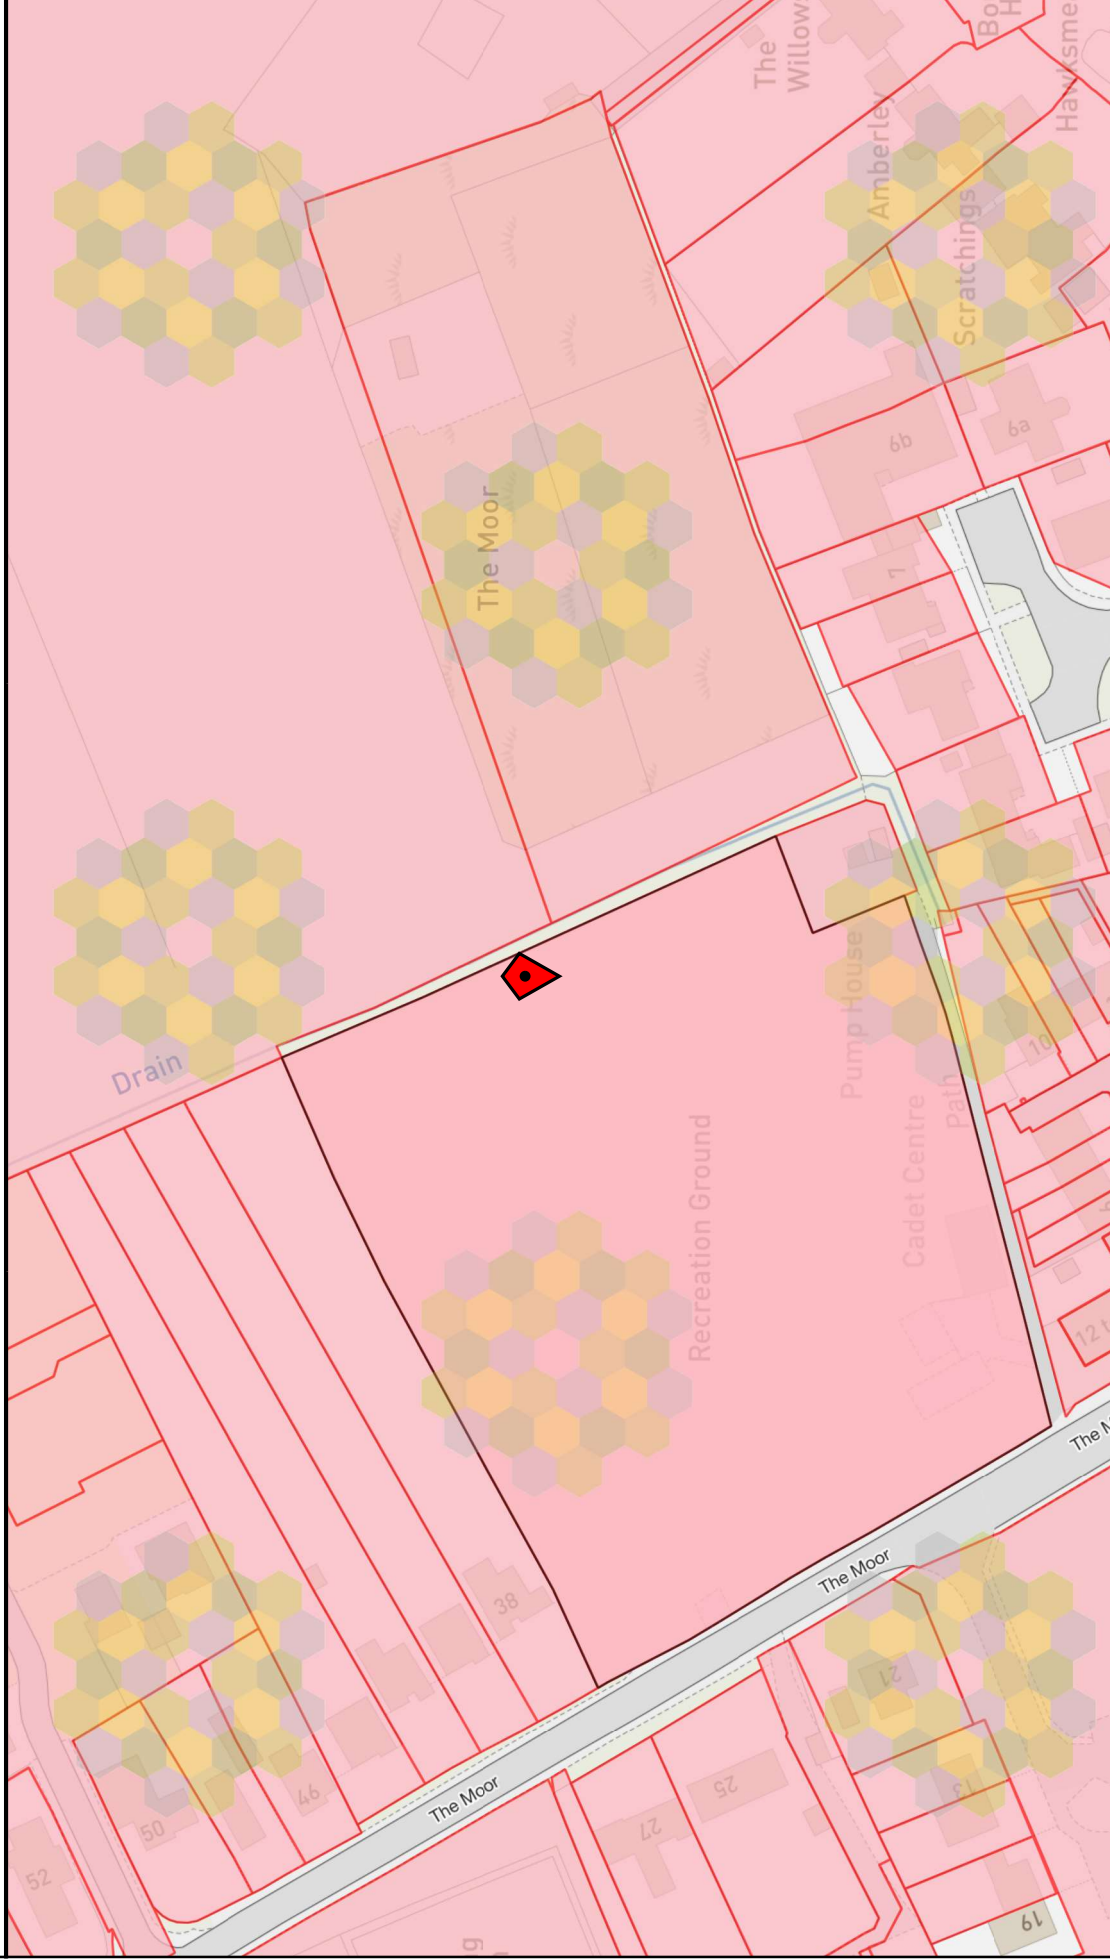

HM Land Registry

BETA

MapSearch Snapshot

Map scale 1:1250

© Crown copyright and database rights 2021 Ordnance Survey 100026316

This map is for reference purposes only. You are not permitted to copy, sub-license, distribute or sell any of this data to third parties in any form.

Data last updated 10:00pm 31 AUGUST, 2021