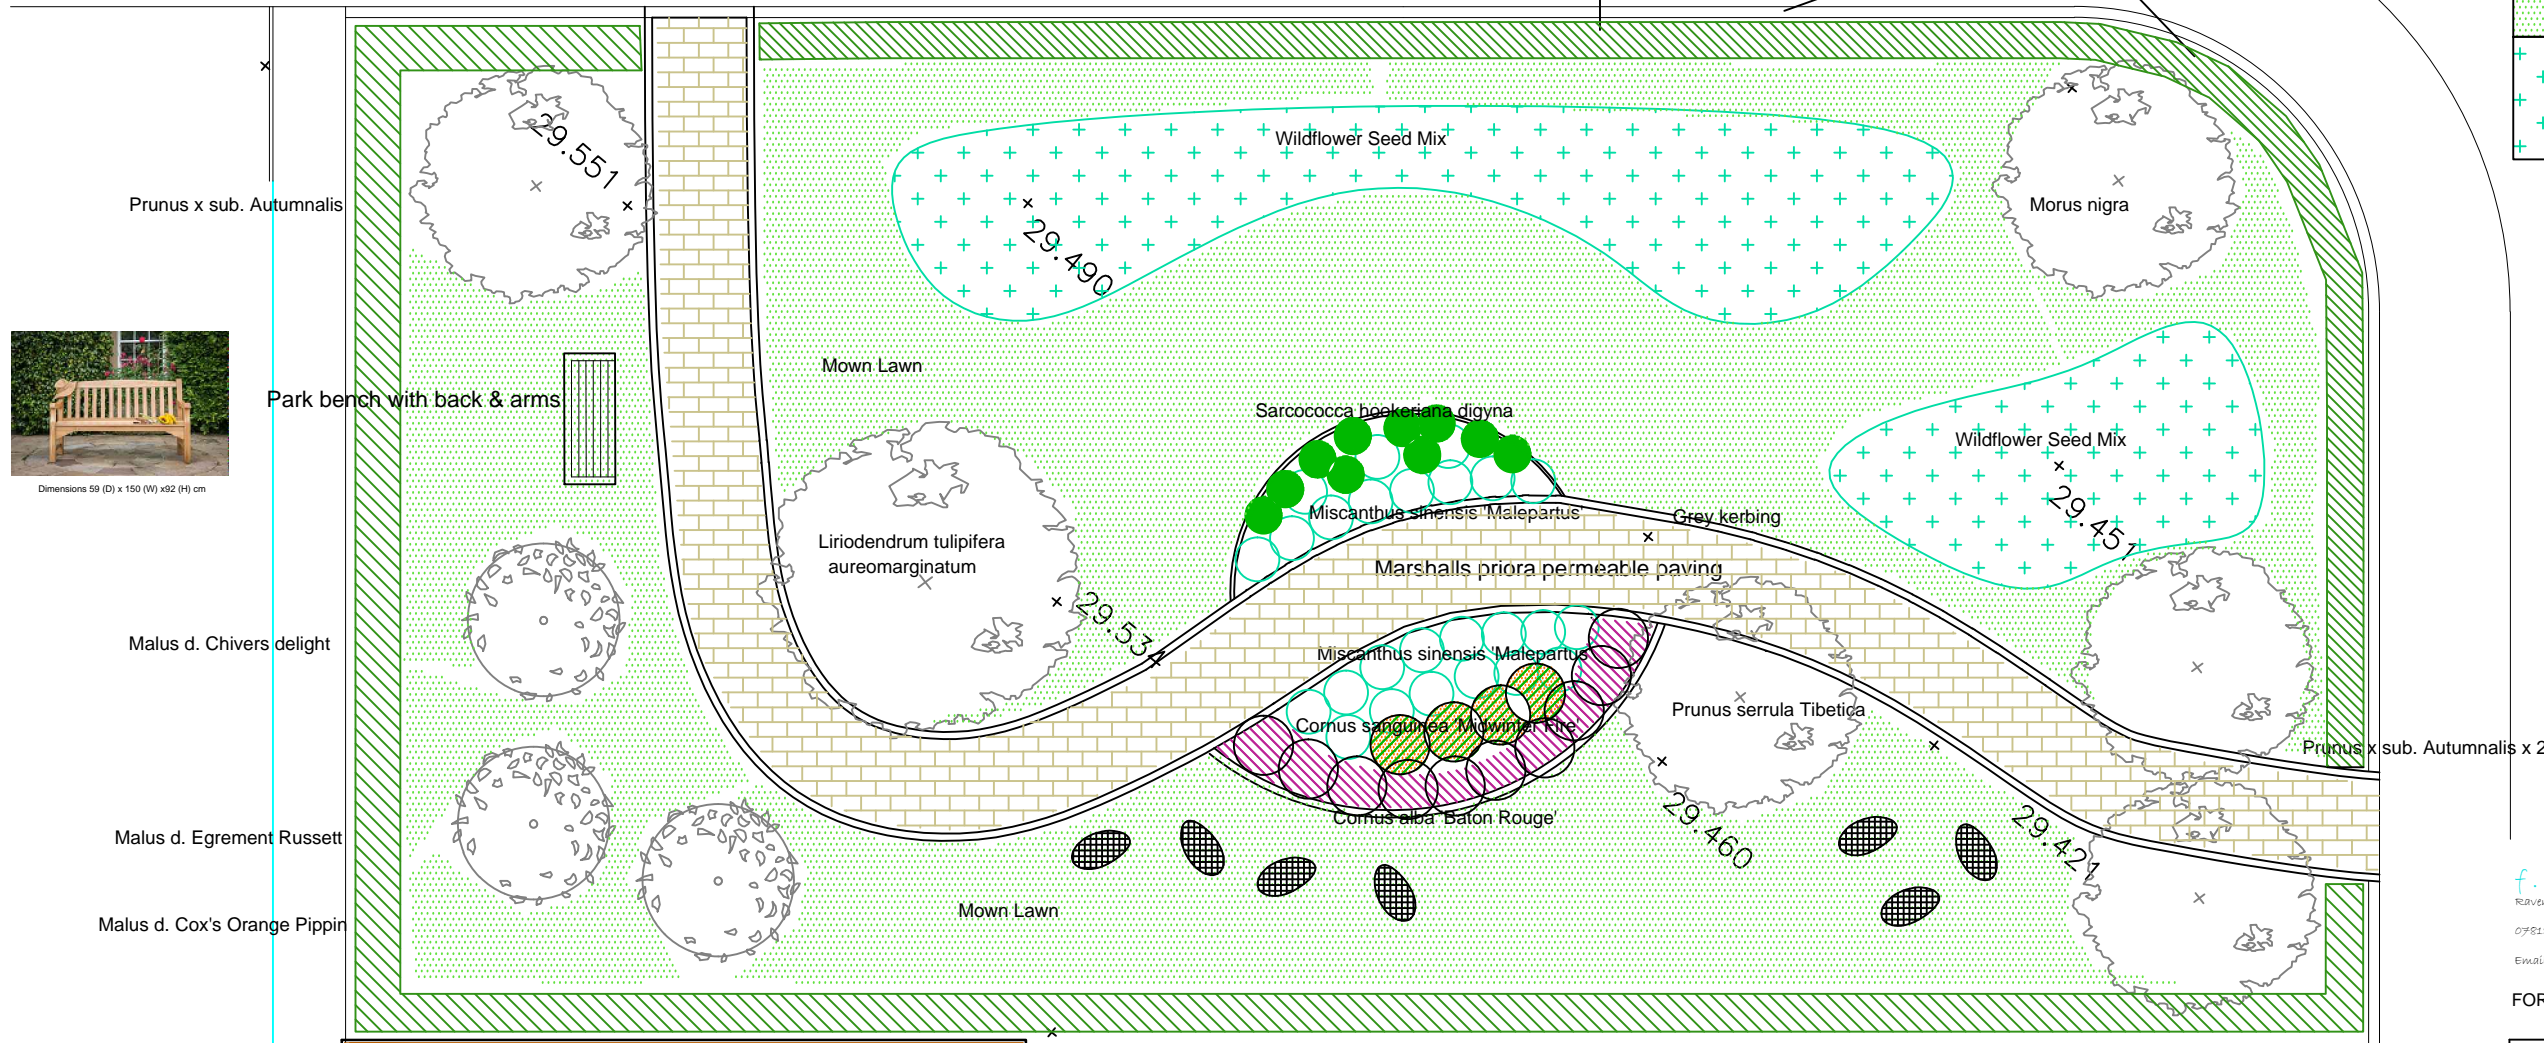

Post & Rail low fence 600mm H
(detail above)

Lavandula ang. Munstead Hedging

DETAIL OF PLAY AREA

f. S. Landscape & Garden Design
Ravens Cottage, Elsenham Road, Stansted, CM24 8SS
07818 033000
Email - sallie.tillet@openworld.com

FOR PLANNING

client	
PCHL	
project	
New Road, Melbourn Cambridgeshire	
drawing	
Detail of Play Area	
date	scale
4 June 2021	1:100 @ A3
drg. no.	drawn by
PCHL 002 Rev 3	ST

NOTE:
All setting out to contractor responsibility
To be checked on site
Design intent only
Do not scale from drawings

Metres