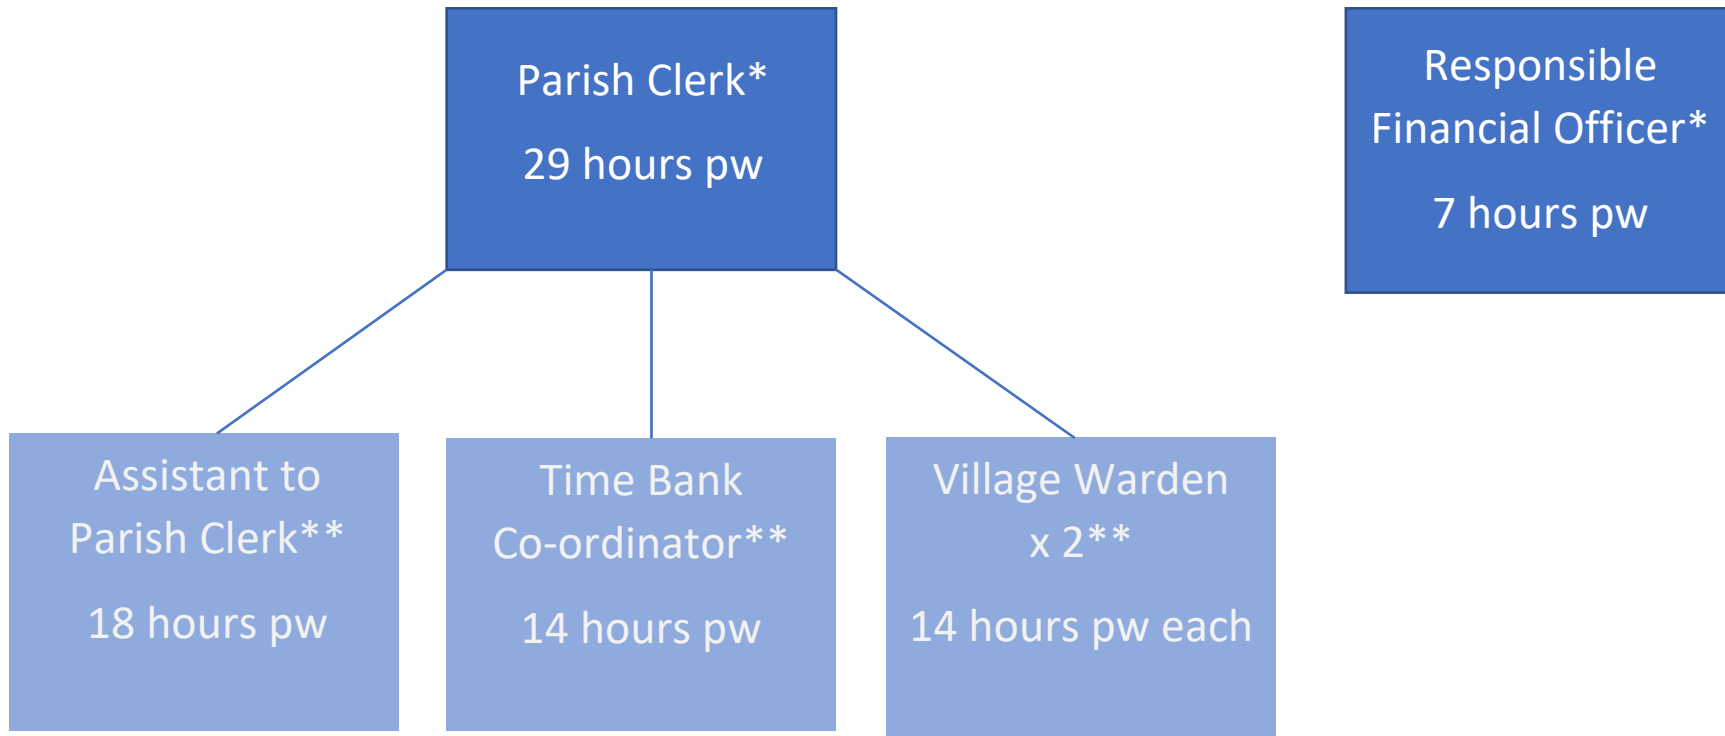

Melbourn Parish Council Organisational Chart December 2020

*Line Managed by Melbourn Parish Council via HR Panel

**Line Managed by Parish Clerk