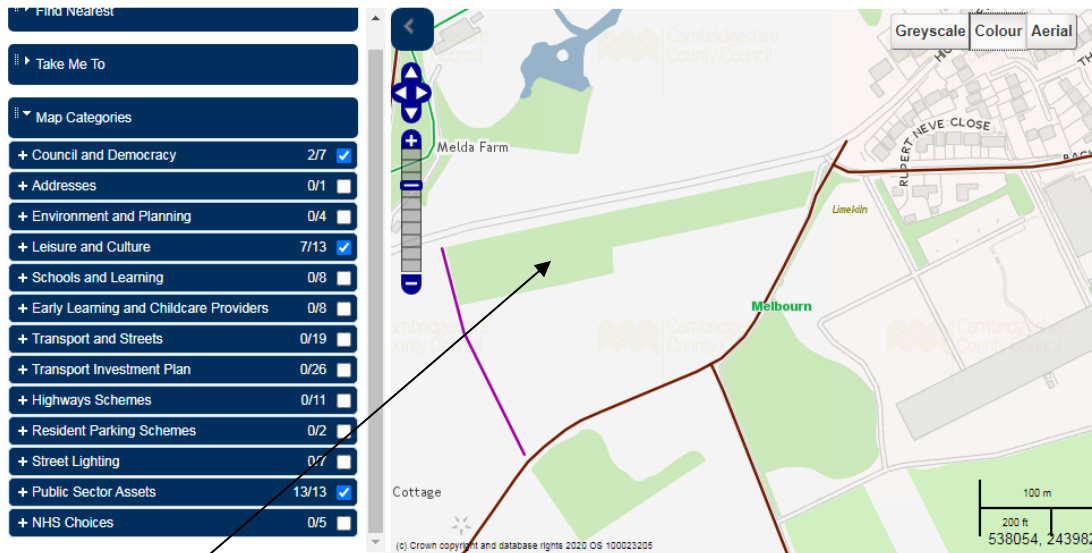

MELBOURN PARISH COUNCIL

District of South Cambridgeshire

Meeting: 23 July 2020 (Maintenance Committee)

Date of Report: 25 June 2020

Agenda Item: MA008/20c) Trees at the bottom of London Way

Pretty sure it's parish land. Need to get Land Reg map. We cut the verge along Royston Road.